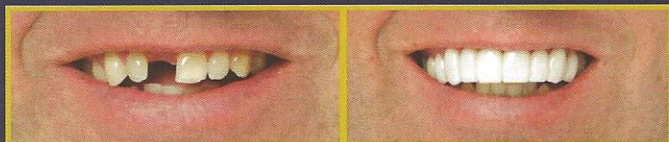

snapon
smile®

Real cases...real results

Covers uneven or cracked teeth

"Closes" spaces between teeth

Enhances an existing smile ruined by stains and cracks

Increase lost tooth height

Replaces missing teeth